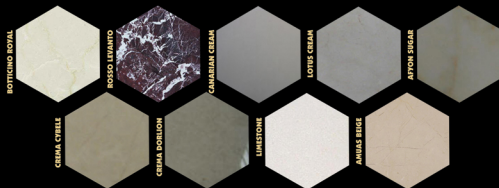

Egyptian Marble

The following are some samples of Egyptian marble in 1:1 ratio. Since color may vary computer to computer and under different lighting conditions please ask for an actual sample.

Egyptian Granite

The following are some samples of Egyptian Granite in 1:1 ratio. Since color may vary computer to computer and under different lighting conditions please ask for an actual sample.

Jerusalem Stone

The following are some samples of Jerusalem Marble in 1:1 ratio. Since color may vary computer to computer and under different lighting conditions please ask for an actual sample.

Turkish Marble

The following are some samples of Turkish marble in 1:1 ratio. Since color may vary computer to computer and under different lighting conditions please ask for an actual sample.

Famer Selection

Vezir Selection

Selective Products

Blue Marble

The following are some samples of Blue marble in 1:1 ratio. Since color may vary computer to computer and under different lighting conditions please ask for an actual sample.