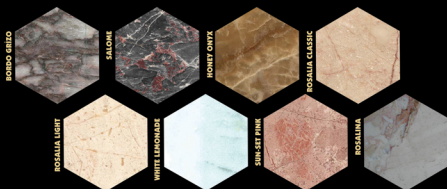

Egyptian Marble

The following are some samples of Egyptian marble in 1:1 ratio. Since color may vary computer to computer and under different lighting conditions please ask for an actual sample.

Egyptian Granite

The following are some samples of Egyptian Granite in 1:1 ratio. Since color may vary computer to computer and under different lighting conditions please ask for an actual sample.

Jerusalem Stone

The following are some samples of Jerusalem Marble in 1:1 ratio. Since color may vary computer to computer and under different lighting conditions please ask for an actual sample.

Turkish Marble

The following are some samples of Turkish marble in 1:1 ratio. Since color may vary computer to computer and under different lighting conditions please ask for an actual sample.

Famer Selection

Vezir Selection

Selective Products

Blue Marble

The following are some samples of Blue marble in 1:1 ratio. Since color may vary computer to computer and under different lighting conditions please ask for an actual sample.