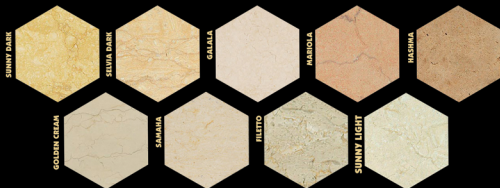

Egyptian Marble

The following are some samples of Egyptian marble in 1:1 ratio. Since color may vary computer to computer and under different lighting conditions please ask for an actual sample.

Egyptian Granite

The following are some samples of Egyptian Granite in 1:1 ratio. Since color may vary computer to computer and under different lighting conditions please ask for an actual sample.

Jerusalem Stone

The following are some samples of Jerusalem Marble in 1:1 ratio. Since color may vary computer to computer and under different lighting conditions please ask for an actual sample.

Turkish Marble

The following are some samples of Turkish marble in 1:1 ratio. Since color may vary computer to computer and under different lighting conditions please ask for an actual sample.

Famer Selection

Vezir Selection

Selective Products

Blue Marble

The following are some samples of Blue marble in 1:1 ratio. Since color may vary computer to computer and under different lighting conditions please ask for an actual sample.